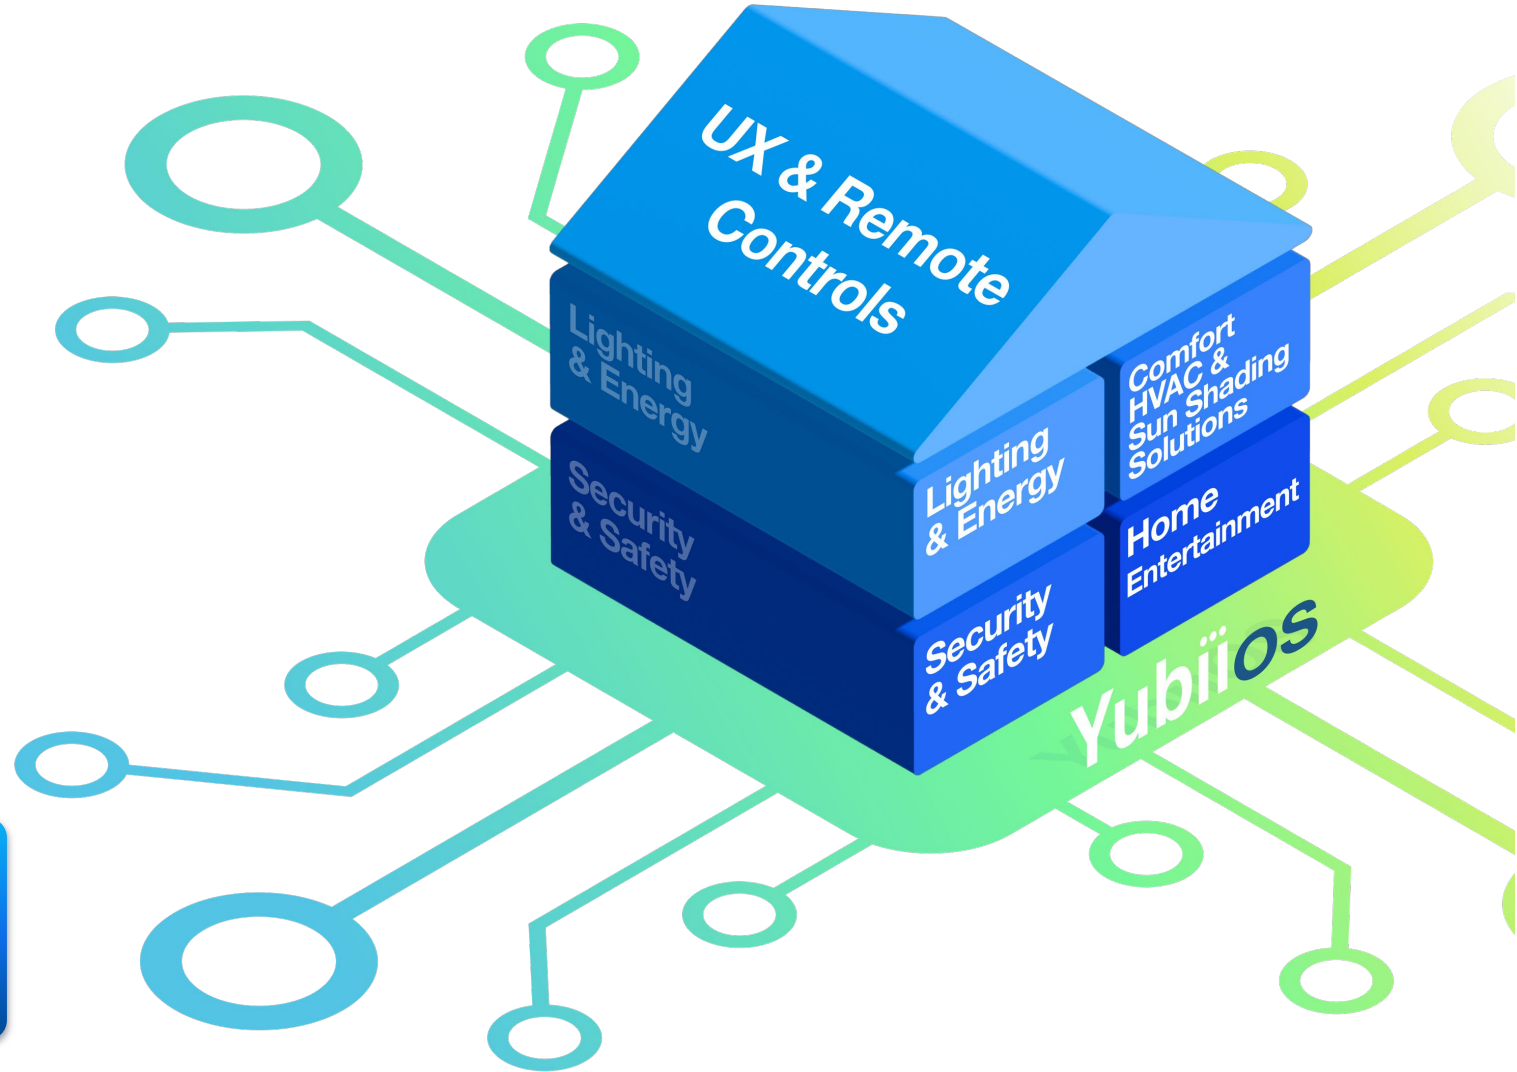

# Solutions for Home and Building Management

Nice offers innovative and smart control units and devices and guarantees an easy integration with over 3000 third party devices and the most used protocols in the Home & Building Automation industry.

# Yubii Smart Home OS

Yubii OS is the foundation of the Nice Smart and Connected home managing a wide range of **proprietary devices**, and offering users control by the most popular voice assistants, the dedicated App and Nice remote controls.